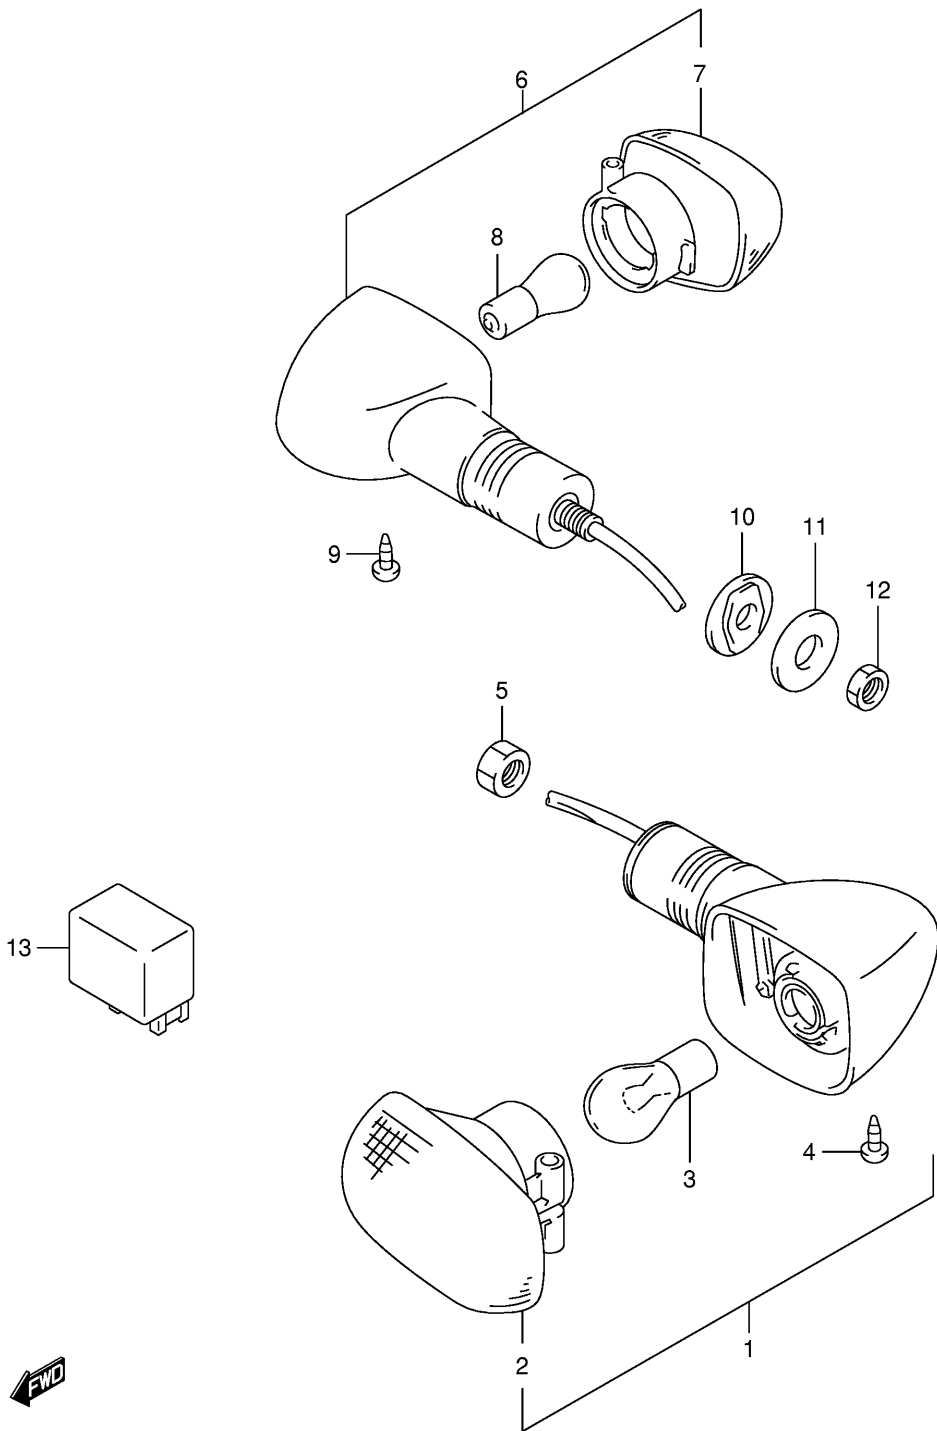

Ref No	Part No	Description
1	35604-33E30	Lamp Assy, Front Turnsignal Rh
1	35601-20F30	Lamp Assy, Front Turnsignal Rh
1	35603-33E30	Lamp Assy, Front Turnsignal Lh
1	35602-20F30	Lamp Assy, Front Turnsignal Lh
2	35610-33E00	. Lamp Unit
3	09471-12045	. Bulb (12v,21w)
4	03242-04123	. Screw
5	08316-10103	Nut
6	35603-33E10	Lamp Assy, Rear Turnsignal Rh
6	35604-33E10	Lamp Assy. Rear Turnsignal Lh
7	35610-33E00	. Lamp Unit
8	09471-12045	. Bulb (12v,21w)
9	03242-04123	. Screw
10	35695-17C00	Spacer, Rear Turnsignal
11	09160-10501	Washer (10.5x30x2.3)
12	08310-00103	Nut
13	38610-03F00	Relay Assy, Turnsignal Lamp